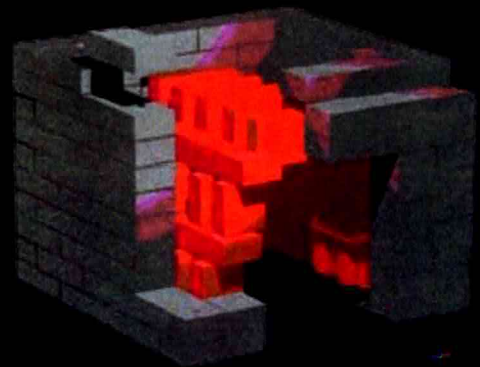

SISU- SINGLE WARMING STOVE

The latest addition to our Finnish stove selection is one which produces a smooth sauna experience and quality of smoke sauna, with chimney. The stove warms like a smoke sauna stove with wood, but the smoke floats between the stones within the furnace before it exits out through the chimney. This single heated SISU- stove is made out of the same Finnish soapstone as our other stoves and has a fire brick furnace as its' heart. Once the hundreds of kilos of the sauna stove stones warm up, the stove will keep the warmth within for hours and hours, with remarkable extended heat storage.

SIZES OF SISU-SMOKE SAUNA STOVES

SISU- smoke sauna stove sauna volume between 15-25 m³

- Width: 900mm
- Depth: 900mm
- Height: 720mm
- Approx. 400kg of stove stones

Standard sizes of the SISU- stoves grow by width and depth by 90mm modules. The height grows by 60mm modules, the height of a basic stove is 720mm. The amount of sauna stove stones is 30 kilos per volume of a cube, for example, for 20 m³ sauna the ideal amount of stove stones is 600 kilos.